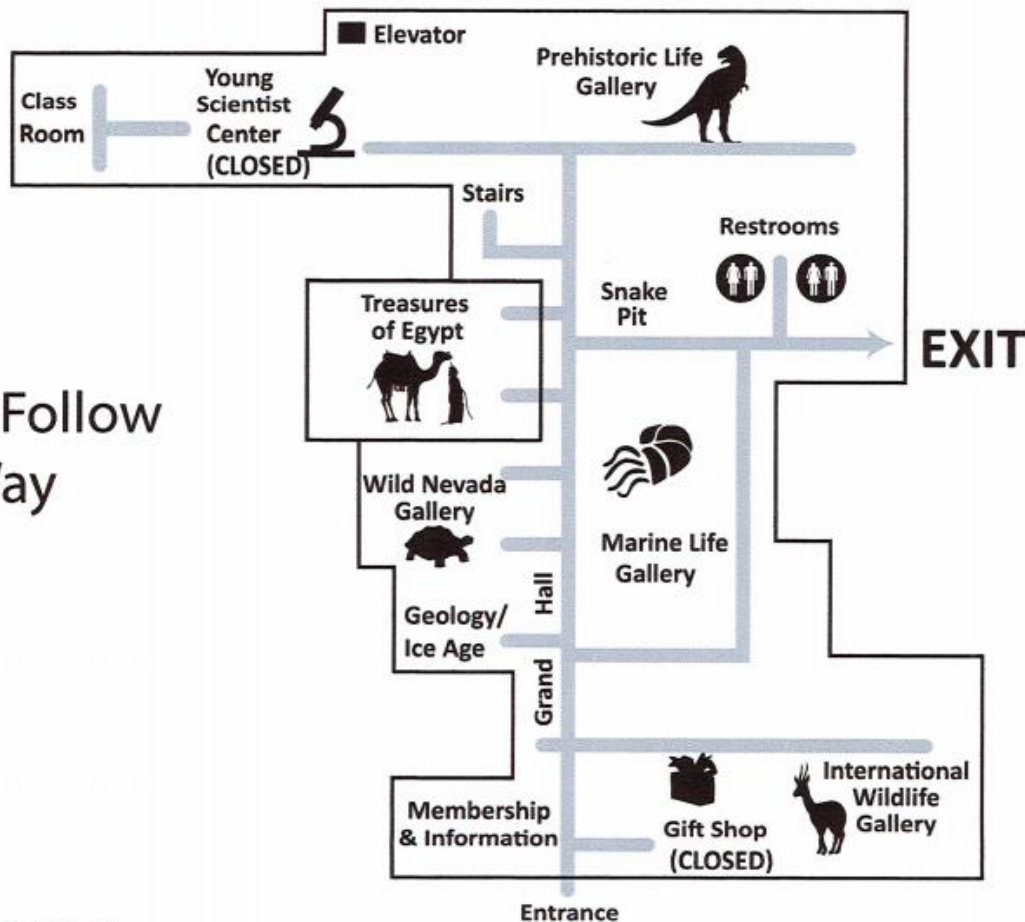

MAP

Las Vegas Natural History Museum

MAIN LEVEL

Please Follow One-Way Egress

LOWER LEVEL

BEING A MEMBER HAS ITS BENEFITS

Basic Museum Benefits include:

- Unlimited free admission for an entire year
- 15% discount in the Gift Shop
- Subscription to Museum newsletter
- Membership includes participation in the Association of Science and Technology Centers Passport Program giving you complimentary admission to over 290 science museums worldwide.
- Discount on birthday parties at the Museum

MEMBERSHIP LEVELS

- \$40 Individual**
 - Basic Benefits for one person
- \$55 Grandparent**
 - Basic Benefits for two adults living in the same household and all their grandchildren under age 18
- \$70 Family**
 - Basic Benefits for two adults living in the same household and all their children under age 18
- \$100 Honor Roll**
 - Basic Benefits for one family
 - 5 guest passes (one time use) OR one additional adult
- \$250 Friends of the Museum**
 - Basic Benefits for one family
 - 4 unlimited guest passes
 - 20% discount in gift shop
 - "Friends of the Museum" license plate frame
 - Invitations to VIP events
 - Recognition in newsletter
 - Affiliate Smithsonian Membership
- \$14 Smithsonian Affiliate Membership**
 - Can be added to any membership to include 12 issues of Smithsonian Magazine

Join today and apply some or all of your admission fee towards the cost of membership!